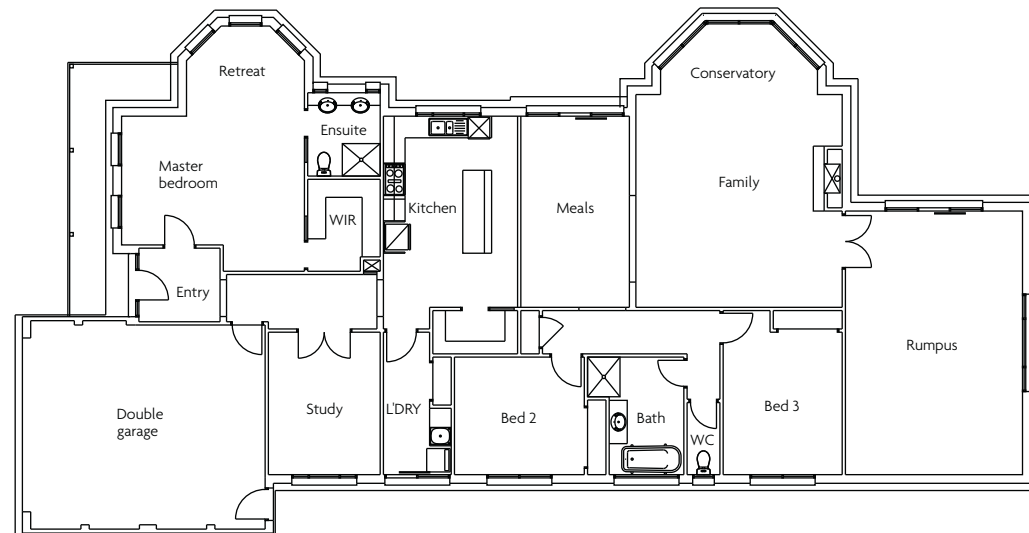

## The Victoriana 253

Residence	253.38m <sup>2</sup>	27.27sq
Carport	39.83m <sup>2</sup>	4.29sq
Verandah	11.40m <sup>2</sup>	1.23sq
<b>Total</b>	<b>304.61m<sup>2</sup></b>	<b>32.79sq</b>

## The Victoriana Homestead

Ground Floor	255.47m <sup>2</sup>	27.5sq
Garage	40.21m <sup>2</sup>	4.32sq
Verandah	66.22m <sup>2</sup>	6.70sq
Alfresco	19.28m <sup>2</sup>	2.07sq
Total	381.18m <sup>2</sup>	40.59sq