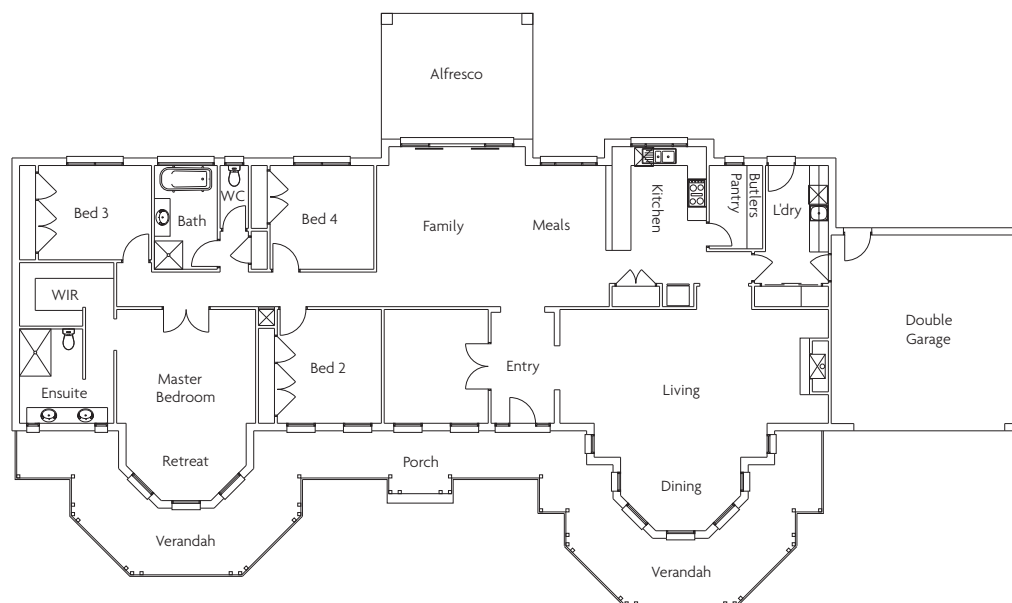

## The Victoriana 253

Residence	253.38m <sup>2</sup>	27.27sq
Carport	39.83m <sup>2</sup>	4.29sq
Verandah	11.40m <sup>2</sup>	1.23sq
<b>Total</b>	<b>304.61m<sup>2</sup></b>	<b>32.79sq</b>

## The Victoriana Homestead

Ground Floor	255.47m <sup>2</sup>	27.5sq
Garage	40.21m <sup>2</sup>	4.32sq
Verandah	66.22m <sup>2</sup>	6.70sq
Alfresco	19.28m <sup>2</sup>	2.07sq
Total	381.18m <sup>2</sup>	40.59sq