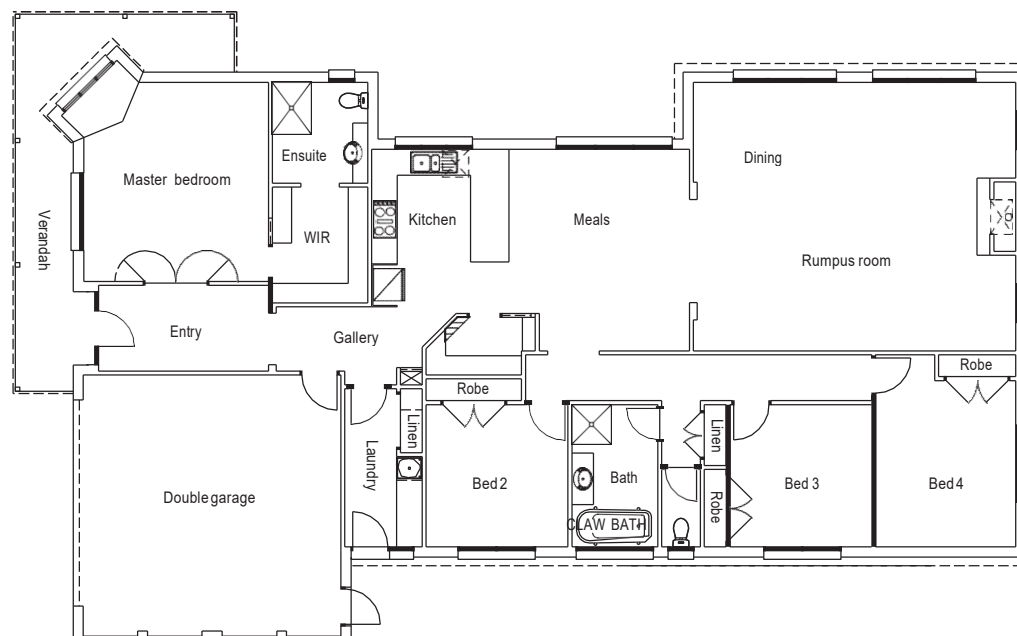

HIGHVIEW HOMES

The Federation 212

Residence	212.8m ²	22.90sq
Garage	39.1m ²	4.20sq
Front porch	16.8m ²	1.81sq
Total	268.7m²	28.9sq

11 Beach Street
 Frankston VIC 3199
 T (03) 97839166
 F (03) 9783 8723

info@highviewhomes.com.au
highviewhomes.com.au

©2014 Highview Homes

HIGHVIEW HOMES

The Federation 257

Residence	256m ²	27.6sq
Garage	37.4m ²	4.02sq
Front Verandah	14.6m ²	1.5sq
Total	308m ²	33.12sq

11 Beach Street
Frankston VIC 3199
T (03) 97839166
F (03) 9783 8723

info@highviewhomes.com.au
highviewhomes.com.au

©2014 Highview Homes

HIGHVIEW HOMES

The Federation 278

Ground Floor	155.24m ²	16.72sq
First Floor	123.28m ²	13.28sq
Garage	41.59m ²	4.47sq
Verandah	15.35m ²	1.65sq
Total	335.46m²	36.12sq