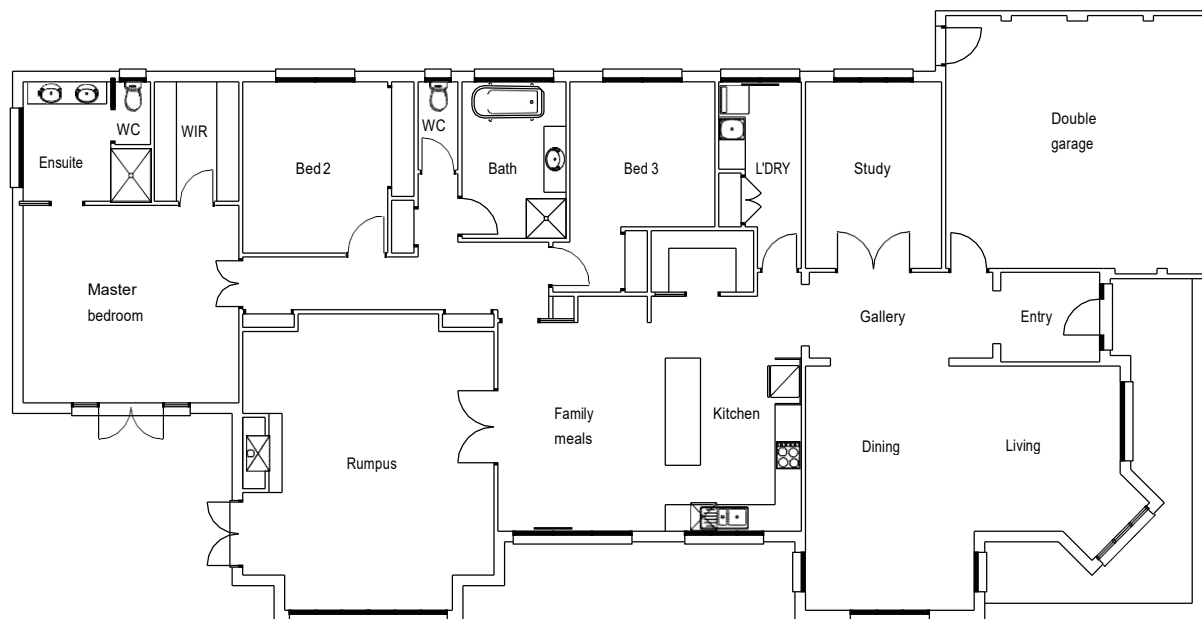

©2014 Highview Homes

HIGHVIEW HOMES

The Federation 257

Residence	256m ²	27.6sq
Garage	37.4m ²	4.02sq
Front Verandah	14.6m ²	1.5sq
Total	308m ²	33.12sq

11 Beach Street
Frankston VIC 3199
T (03) 97839166
F (03) 9783 8723

info@highviewhomes.com.au
highviewhomes.com.au

©2014 Highview Homes

HIGHVIEW HOMES

The Federation 278

Ground Floor	155.24m ²	16.72sq
First Floor	123.28m ²	13.28sq
Garage	41.59m ²	4.47sq
Verandah	15.35m ²	1.65sq
Total	335.46m²	36.12sq