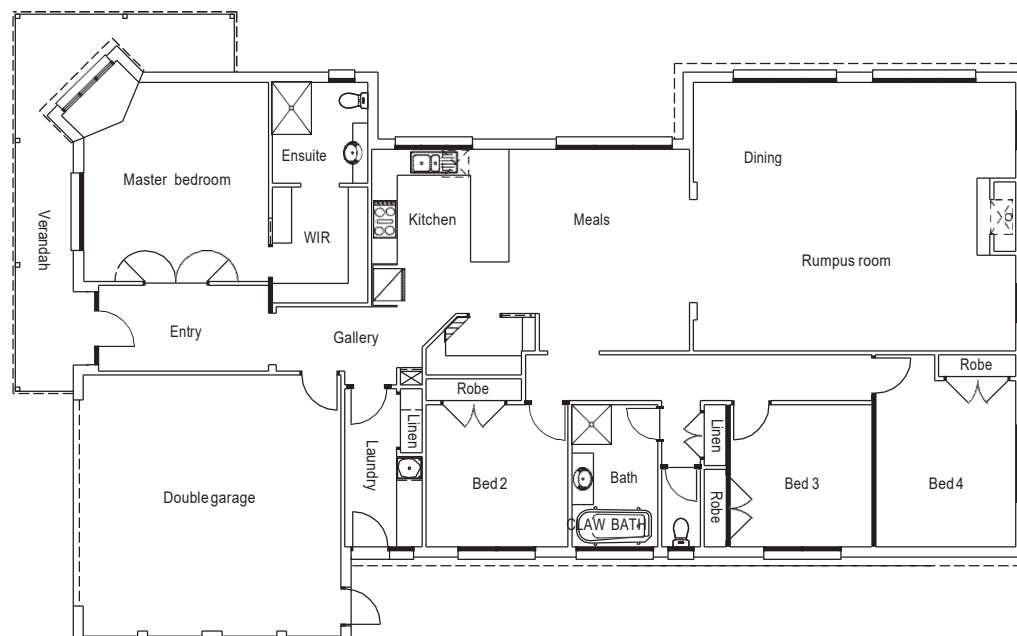

HIGHVIEW HOMES

The Federation 212

Residence	212.8m ²	22.90sq
Garage	39.1m ²	4.20sq
Front porch	16.8m ²	1.81sq
Total	268.7m ²	28.9sq

HIGHVIEW HOMES

The Federation 257

Residence	256m ²	27.6sq
Garage	37.4m ²	4.02sq
Front Verandah	14.6m ²	1.5sq
Total	308m ²	33.12sq

HIGHVIEW HOMES

The Federation 278

Ground Floor	155.24m ²	16.72sq
First Floor	123.28m ²	13.28sq
Garage	41.59m ²	4.47sq
Verandah	15.35m ²	1.65sq
Total	335.46m²	36.12sq