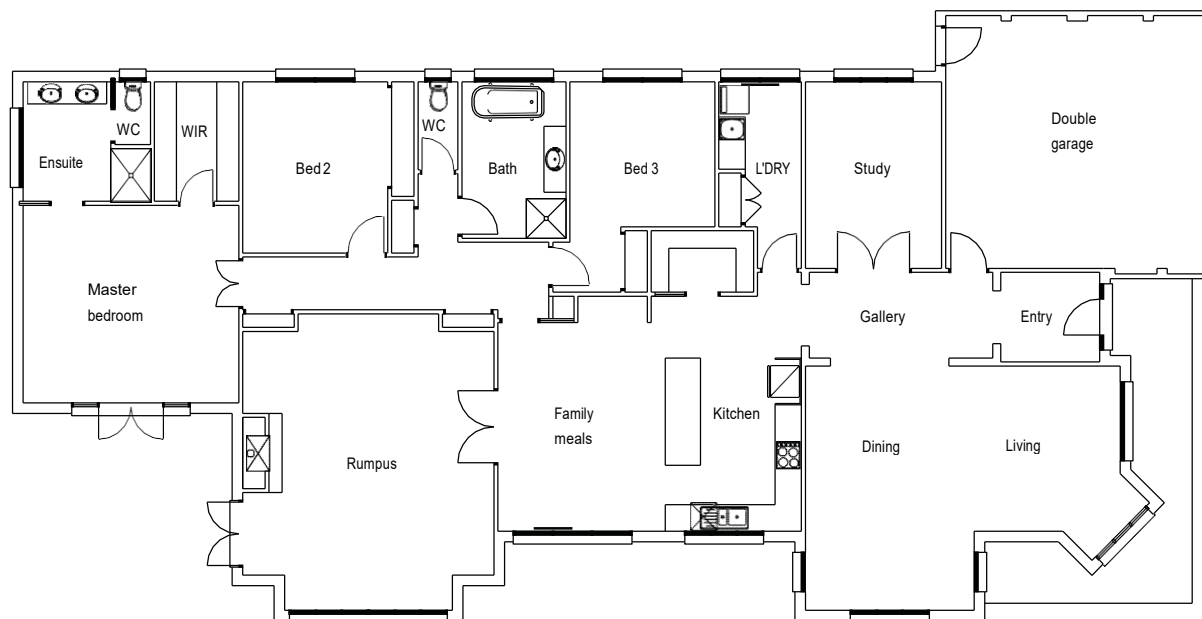

HIGHVIEW HOMES

The Federation 212

Residence	212.8m ²	22.90sq
Garage	39.1m ²	4.20sq
Front porch	16.8m ²	1.81sq
Total	268.7m ²	28.9sq

HIGHVIEW HOMES

The Federation 257

Residence	256m ²	27.6sq
Garage	37.4m ²	4.02sq
Front Verandah	14.6m ²	1.5sq
Total	308m ²	33.12sq

HIGHVIEW HOMES

The Federation 278

Ground Floor	155.24m ²	16.72sq
First Floor	123.28m ²	13.28sq
Garage	41.59m ²	4.47sq
Verandah	15.35m ²	1.65sq
Total	335.46m²	36.12sq