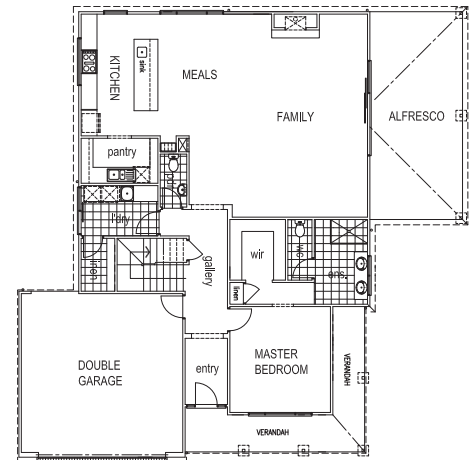

This home features a masonry weatherboard exterior, classic styled windows and decorative fretwork. The interior complements this unique style with an arched walkway leading into a generous living space.

A hampton style home brings relaxed, seaside living to you.

Ground Floor	143.31m ²	15.42sq
First Floor	110.8m ²	11.92sq
Garage	38.6m ²	4.15sq
Verandah	14.9m ²	1.59sq
Alfresco	27.82m ²	3.00sq
Total	335.39m ²	36.08sq