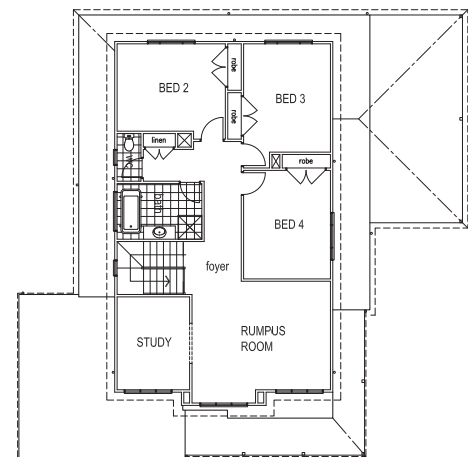

A hampton style home brings relaxed, seaside living to you.

Ground Floor	143.31m ²	15.42sq
First Floor	110.8m ²	11.92sq
Garage	38.6m ²	4.15sq
Verandah	14.9m ²	1.59sq
Alfresco	27.82m ²	3.00sq
Total	335.39m ²	36.08sq